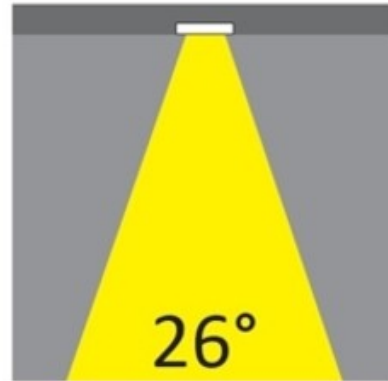

Dimming	DP	DV	Order Example K°	
	Phase	0-10V		L5XXXXXX-DV-30K
Color Temperature	27K	30K	K°	
	2700K	3000K		0-10V
			3000K	

E