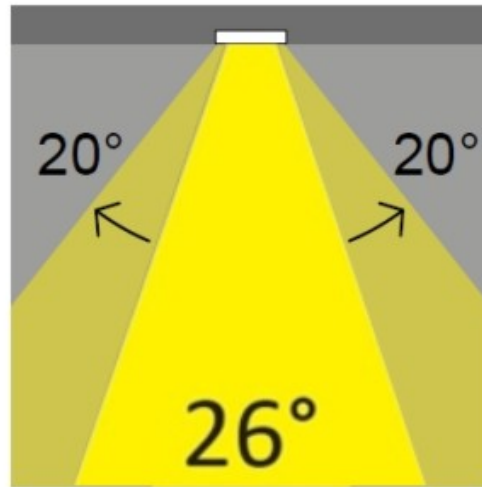

DP	DV		Order Example	K°
Dimming	Phase	0-10V		L5XXXXXX-DV-30K	
Color Temperature	27K	30K	35K	0-10V	3000K
	2700K	3000K	3500K		

E