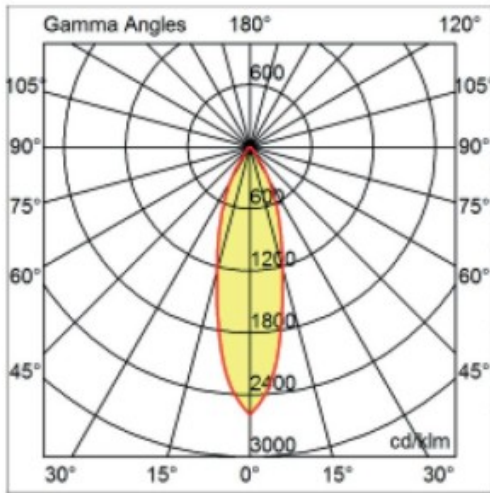

DIXIT RA8 RECESSED

E56103-

PROJECT	
TYPE	
SPECIFIER	
QUANTITY	
DATE	

26°