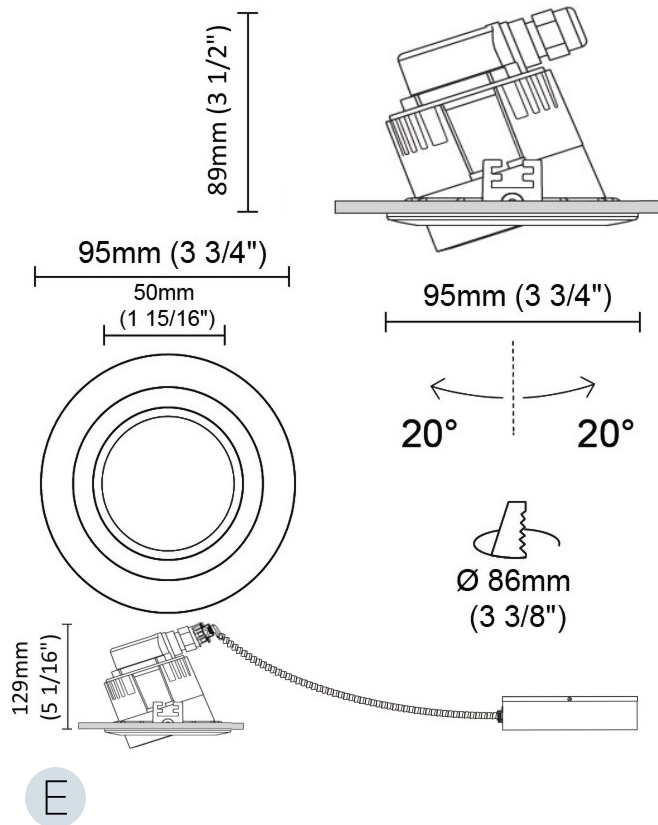

PHYSICAL

Shape: Round
Diameter (mm): 95
Diameter (in): 3 3/4
Height (mm): 89
Height (in): 3 1/2
Min. Recessing Depth (mm): 129
Min. Recessing Depth (in): 5 1/16
Light Distribution: Adjustable / Direct
Weight (kg): 0.7
Weight (lbs): 1.54
Diffuser: Clear Polycarbonate
Fixture Finish: MWH
Fixture Material: Aluminum Die Cast
Cut-out Measurements: 86mm / 3 3/8"

ELECTRICAL

Lamp Type: LED
Total Output Wattage (W): 12
Dimming: Tri-Mode (Non-Dimming and Phase Dimming (120Vac only) and 0-10V Dimming)
Driver Included: No
Driver Location: Recessed Housing
Driver Type: Constant Current - Universal
Driver Class: Class 2
Housing: See Components
Input Voltage (V): 120 - 277
Constant Current (MA): 350

LED

Number of LEDs: 1
Color Temperature (*K): 2700 / 3000
Max. Delivered Lumen (lm): 1447
Nominal Lumen (lm): 1650
CRI: >80 CRI
Efficiency (%): 87.7
Lamp Life (hrs): 50000
Upon Request: 3500K upon request

OPTICAL

Reflector: Mirror-metallized thermoplastic material
Optic: 26
Beam Angle: Symmetric
Adjustability: Tilt ±20°
Upon Request: Optics 45° (mirror-metallized) / 65° (white)

RATINGS AND CERTIFICATIONS

Certified By: Certified for North American Standards
IP rating: IP66
IK Rating: IK08

Clearance: 129mm (5 1/16") 2024, T 1800-388-3382, F 416-247-9319, www.zaneen.com